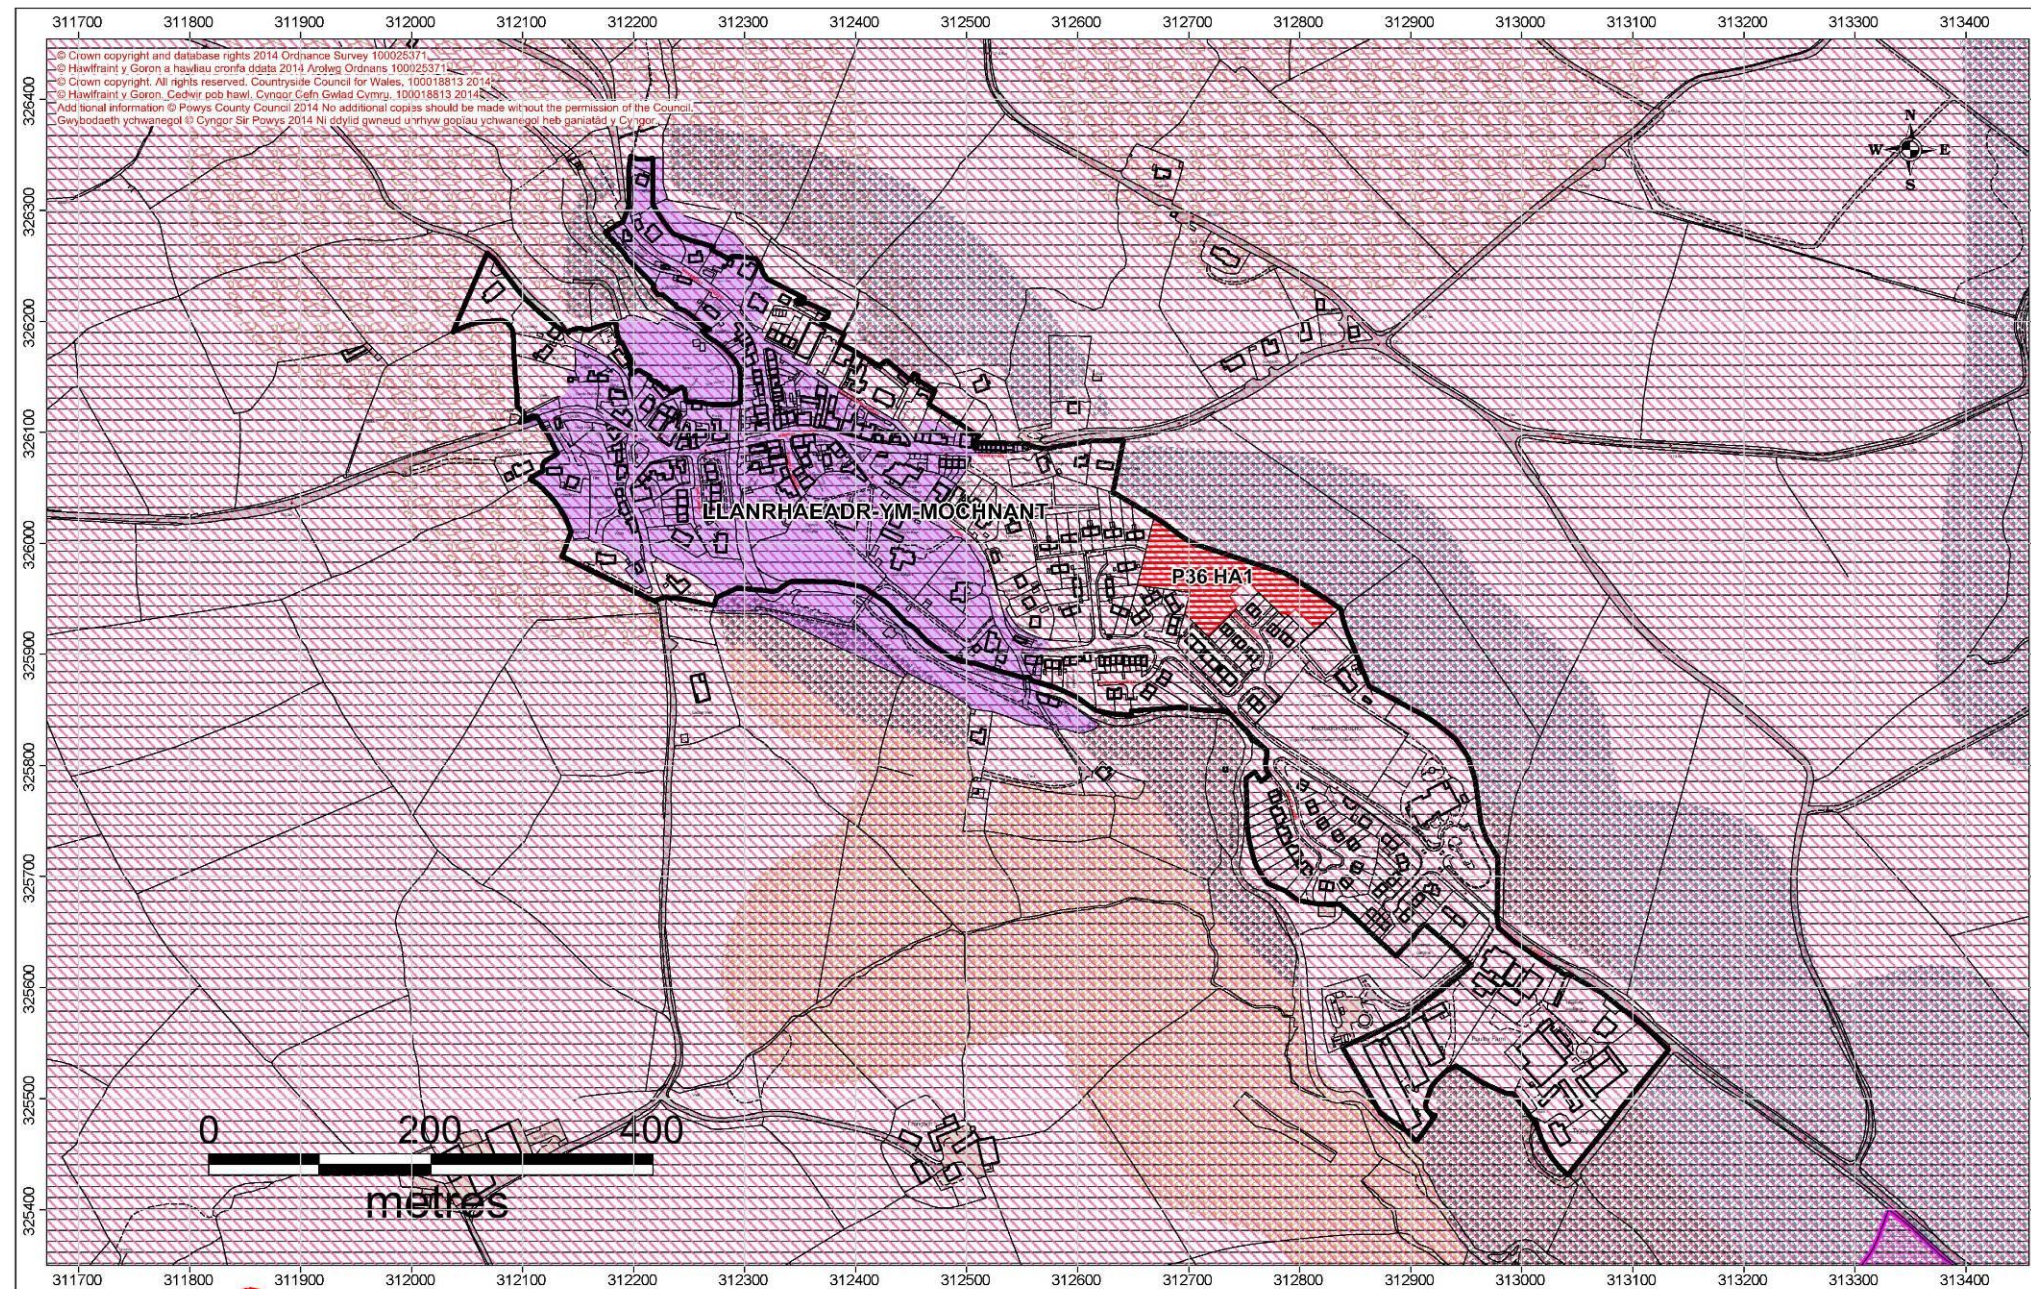

<b>Matters Arising Change (MAC) Ref: MAC M36</b>	<b>Map Number / Name:</b> P35A / Llanidloes
<b>Matters Arising Change:</b>	<b>Reason:</b>
Addition of Primary Shopping Frontage Addition of Employment Safeguarding Area to the map	Correction of an omission To Support Policy E4 - Safeguarded Employment Sites

© Crown copyright and database rights 2017 Ordnance Survey 100025371.

Additional information © Powys CC (2017)  
No additional copies should be made without the permission of the Council.

<b>Matters Arising Change (MAC) Ref: MAC M37</b>	<b>Map Number / Name:</b> P35B / Llanidloes
<b>Matters Arising Change:</b>	<b>Reason:</b>
Correction of labelling error on Employment Allocations Addition of Employment Safeguarding Area to the map	Correction of an error To Support Policy E4 - Safeguarded Employment Sites

© Crown copyright and database rights 2017 Ordnance Survey 100025371.

Additional information © Powys CC (2017)  
No additional copies should be made without the permission of the Council.

<b>Matters Arising Change (MAC) Ref:</b> MAC M38	<b>Map Number / Name:</b> P36 / Llanrhaeadr ym Mochnant
<b>Matters Arising Change:</b>	<b>Reason:</b>
Addition of Welsh Language Strongholds to the Map	To Support Policy DM12 – Welsh Language Speaking Strongholds

© Crown copyright and database rights 2017 Ordnance Survey 100025371.

Additional information © Powys CC (2017)  
 No additional copies should be made without the permission of the Council.

<b>Matters Arising Change (MAC) Ref:</b> MAC M39	<b>Map Number / Name:</b> P38 / Llansilin
<b>Matters Arising Change:</b>	<b>Reason:</b>
Addition of Welsh Language Strongholds to the Map	To Support Policy DM12 – Welsh Language Speaking Strongholds