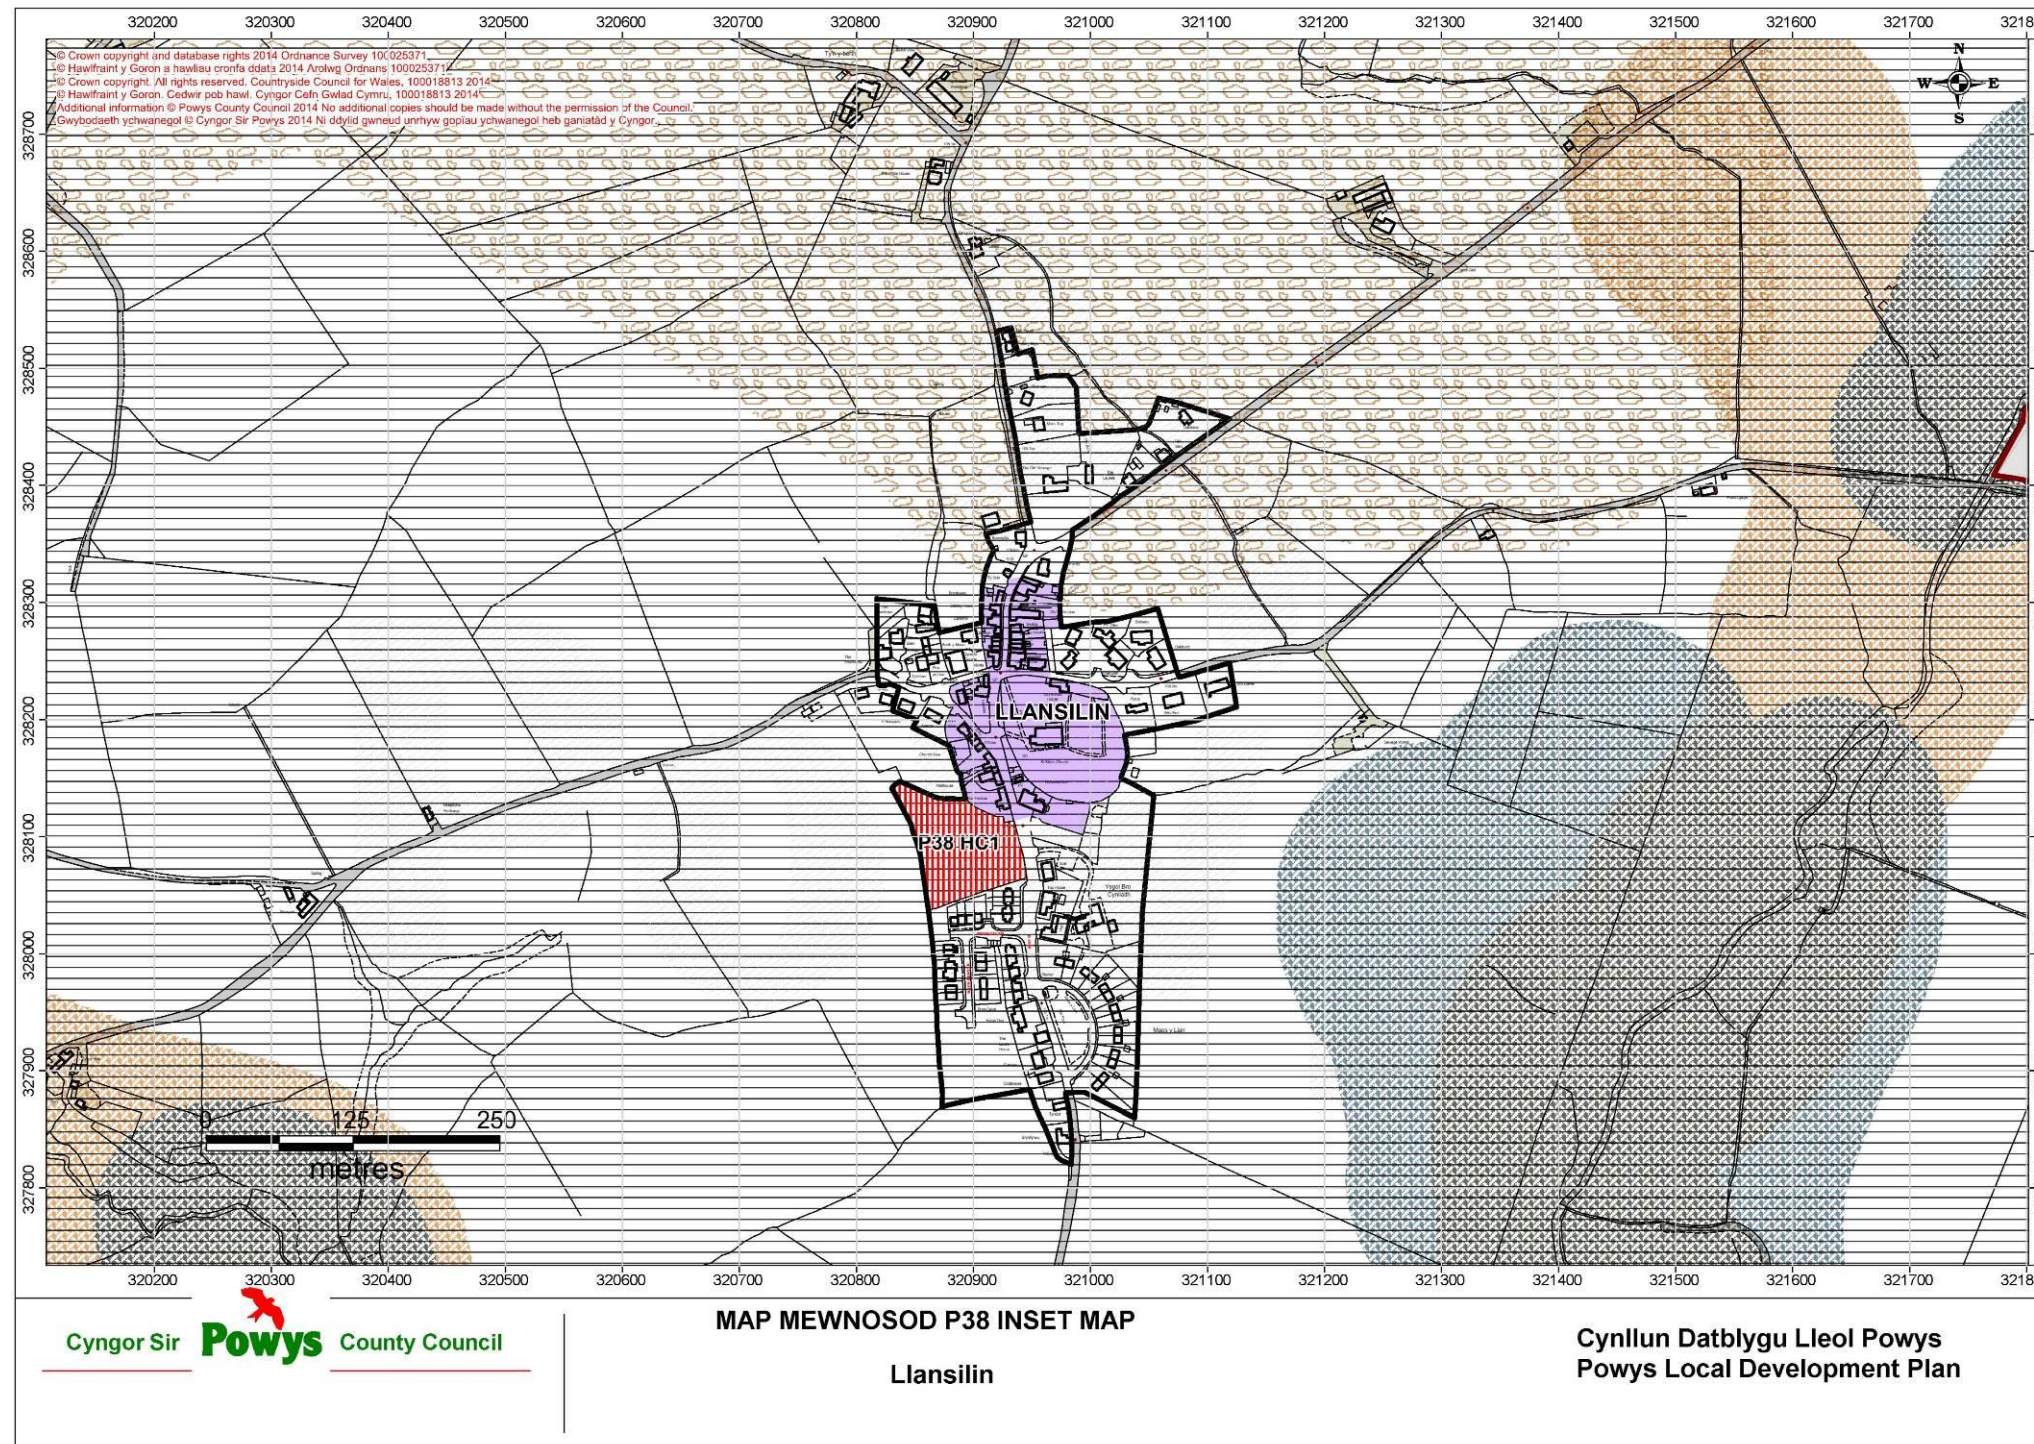

Matters Arising Change (MAC) Ref: MAC M39	Map Number / Name: P38 / Llansilin
Matters Arising Change:	Reason:
Addition of Welsh Language Strongholds to the Map	To Support Policy DM12 – Welsh Language Speaking Strongholds

© Crown copyright and database rights 2017 Ordnance Survey 100025371.

Additional information © Powys CC (2017)
No additional copies should be made without the permission of the Council.