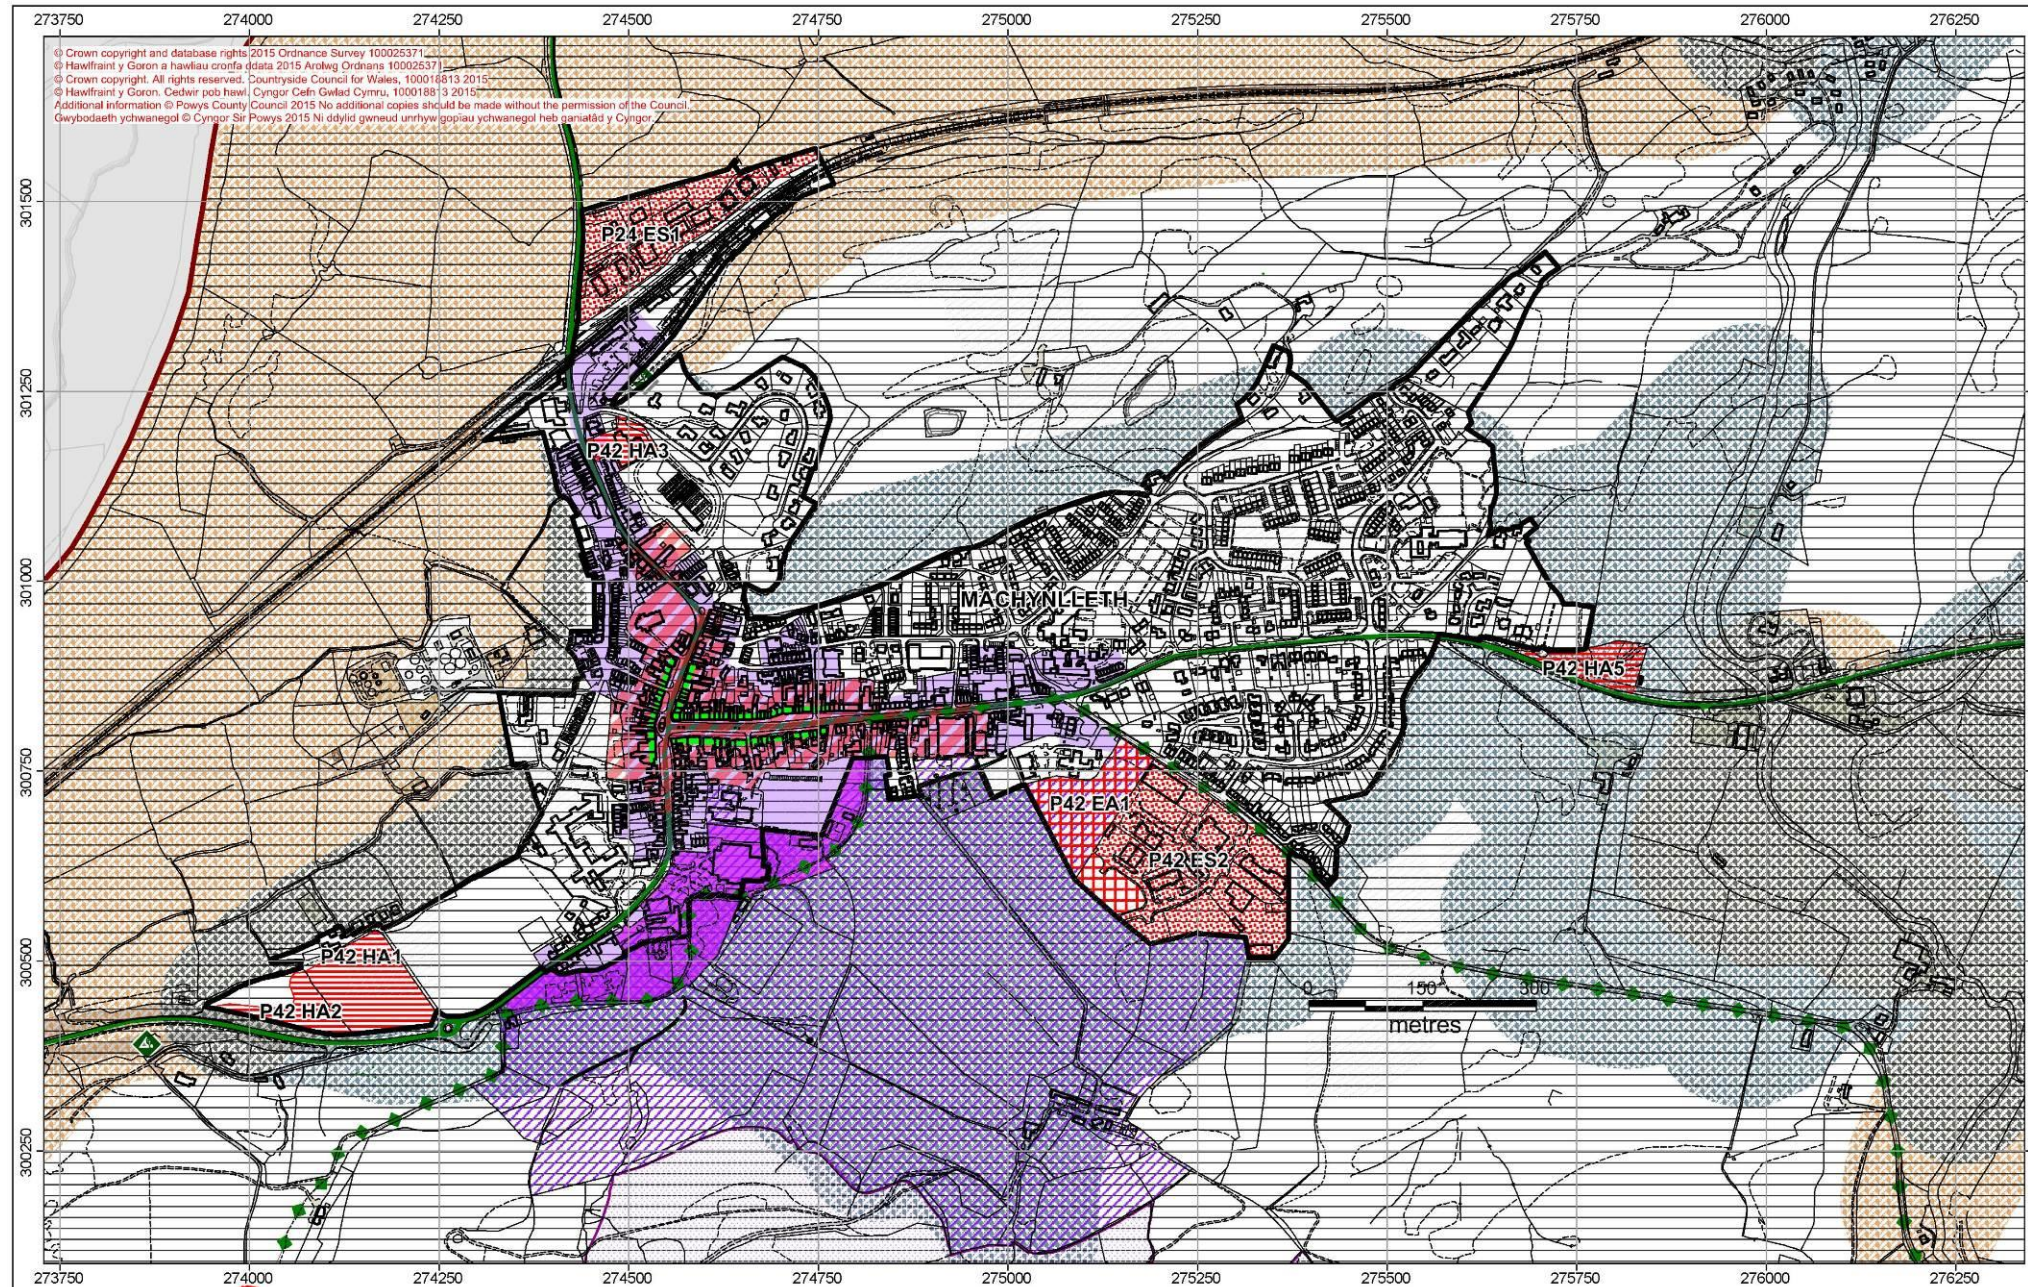

© Crown copyright and database rights 2017 Ordnance Survey 100025371.

Additional information © Powys CC (2017)  
 No additional copies should be made without the permission of the Council.

<b>Matters Arising Change (MAC) Ref:</b> MAC M39	<b>Map Number / Name:</b> P38 / Llansilin
<b>Matters Arising Change:</b>	<b>Reason:</b>
Addition of Welsh Language Strongholds to the Map	To Support Policy DM12 – Welsh Language Speaking Strongholds

© Crown copyright and database rights 2017 Ordnance Survey 100025371.

Additional information © Powys CC (2017)  
No additional copies should be made without the permission of the Council.

<b>Matters Arising Change (MAC) Ref: MAC M40 (PART)</b>	<b>Map Number / Name:</b> P42 / Machynlleth
<b>Matters Arising Change:</b>	<b>Reason:</b>
Addition of Welsh Language Strongholds to the Map Addition of Employment Safeguarding Areas to the map Removal of Gypsy and Traveller Site P42 HA4 and Addition of Site P42 HA5	To Support Policy DM12 – Welsh Language Speaking Strongholds To Support Policy E4 - Safeguarded Employment Sites To Support Revised Policy H11 – Gypsy and Traveller Site Provision