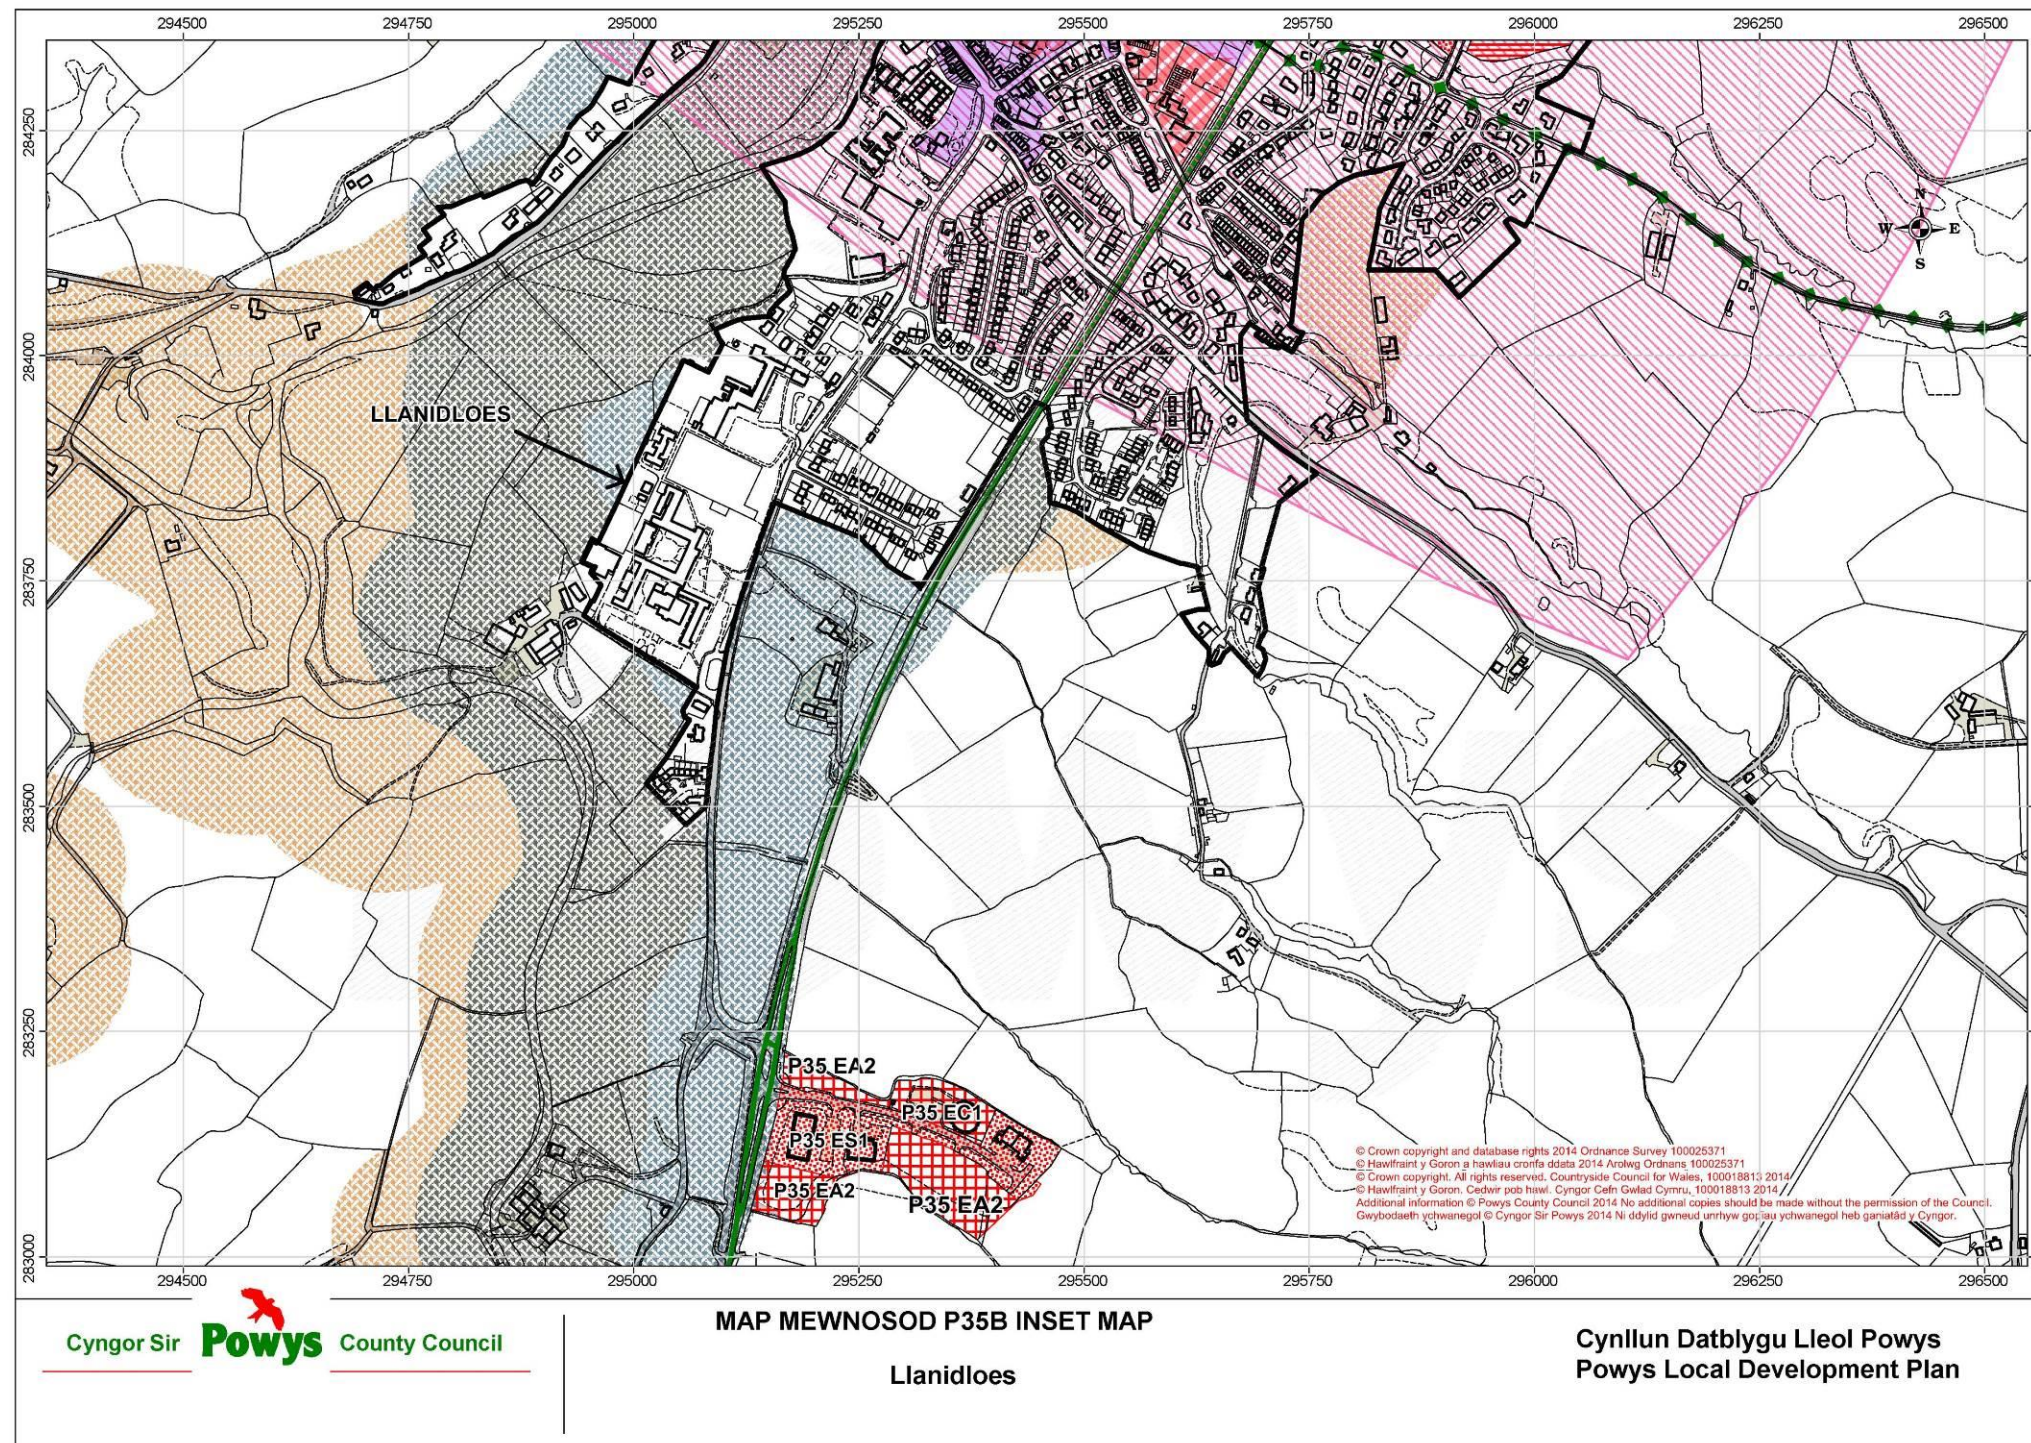

<b>Matters Arising Change (MAC) Ref: MAC M36</b>	<b>Map Number / Name:</b> P35A / Llanidloes
<b>Matters Arising Change:</b>	<b>Reason:</b>
Addition of Primary Shopping Frontage Addition of Employment Safeguarding Area to the map	Correction of an omission To Support Policy E4 - Safeguarded Employment Sites

© Crown copyright and database rights 2017 Ordnance Survey 100025371.

Additional information © Powys CC (2017)  
No additional copies should be made without the permission of the Council.

<b>Matters Arising Change (MAC) Ref: MAC M37</b>	<b>Map Number / Name:</b> P35B / Llanidloes
<b>Matters Arising Change:</b>	<b>Reason:</b>
Correction of labelling error on Employment Allocations Addition of Employment Safeguarding Area to the map	Correction of an error To Support Policy E4 - Safeguarded Employment Sites

© Crown copyright and database rights 2017 Ordnance Survey 100025371.

Additional information © Powys CC (2017)  
No additional copies should be made without the permission of the Council.

<b>Matters Arising Change (MAC) Ref:</b> MAC M38	<b>Map Number / Name:</b> P36 / Llanrhaeadr ym Mochnant
<b>Matters Arising Change:</b>	<b>Reason:</b>
Addition of Welsh Language Strongholds to the Map	To Support Policy DM12 – Welsh Language Speaking Strongholds

© Crown copyright and database rights 2017 Ordnance Survey 100025371.

Additional information © Powys CC (2017)  
 No additional copies should be made without the permission of the Council.

<b>Matters Arising Change (MAC) Ref:</b> MAC M39	<b>Map Number / Name:</b> P38 / Llansilin
<b>Matters Arising Change:</b>	<b>Reason:</b>
Addition of Welsh Language Strongholds to the Map	To Support Policy DM12 – Welsh Language Speaking Strongholds