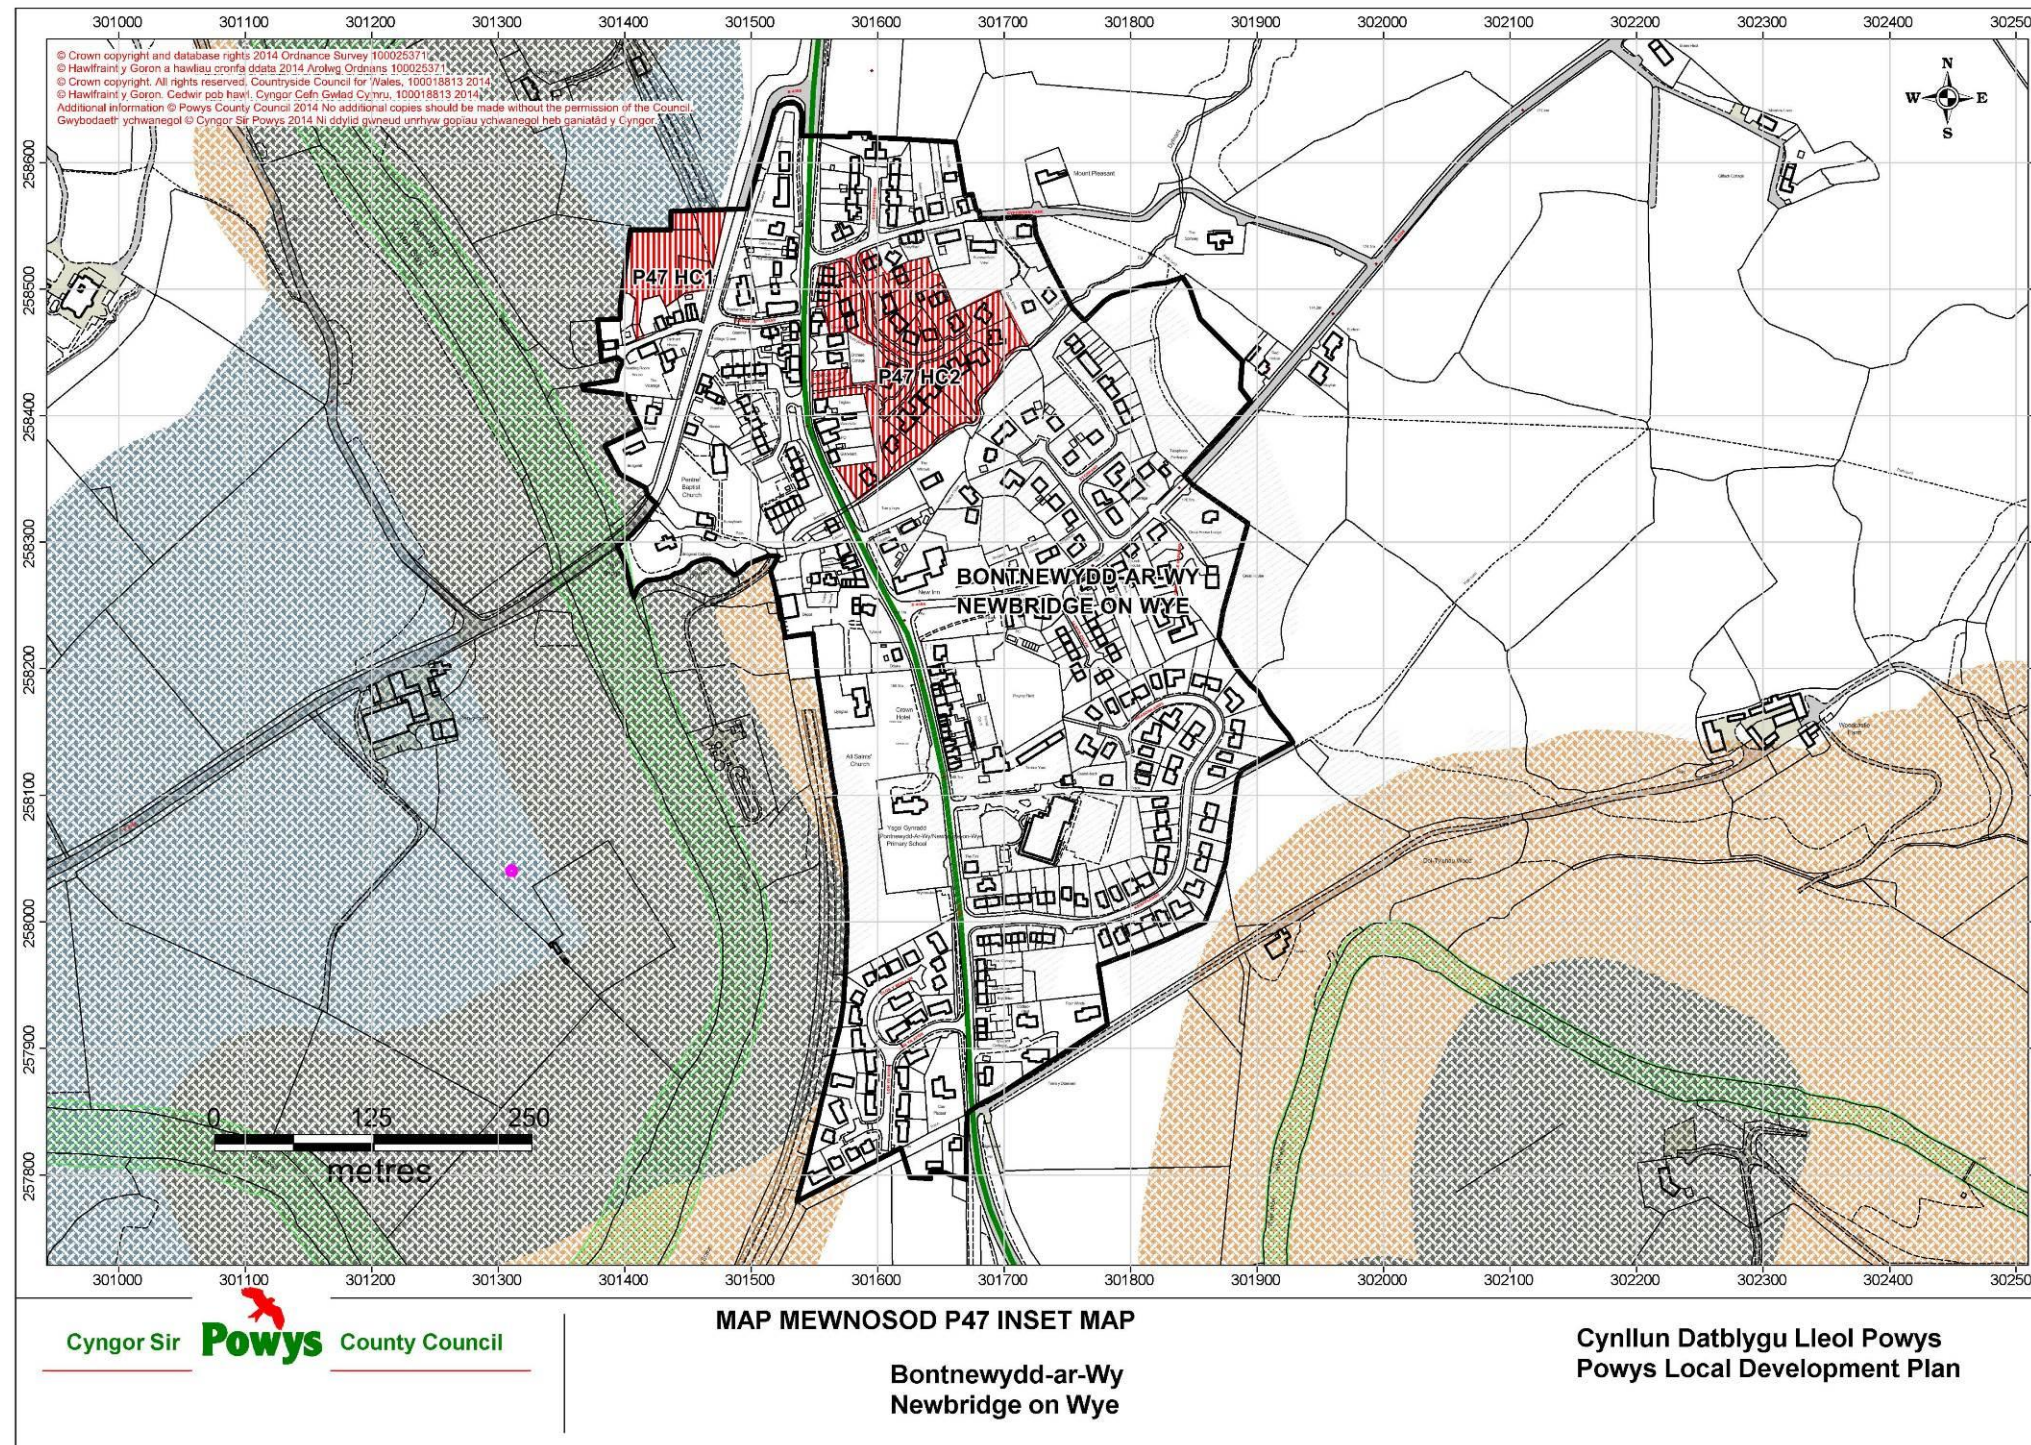

Matters Arising Change (MAC) Ref: MAC M42	Map Number / Name: P47 / Newbridge on Wye
Matters Arising Change:	Reason:
Addition of Housing Commitment P47 HC2 to the map	To Support Policy H2 – Housing Sites

© Crown copyright and database rights 2017 Ordnance Survey 100025371.

Additional information © Powys CC (2017)
No additional copies should be made without the permission of the Council.