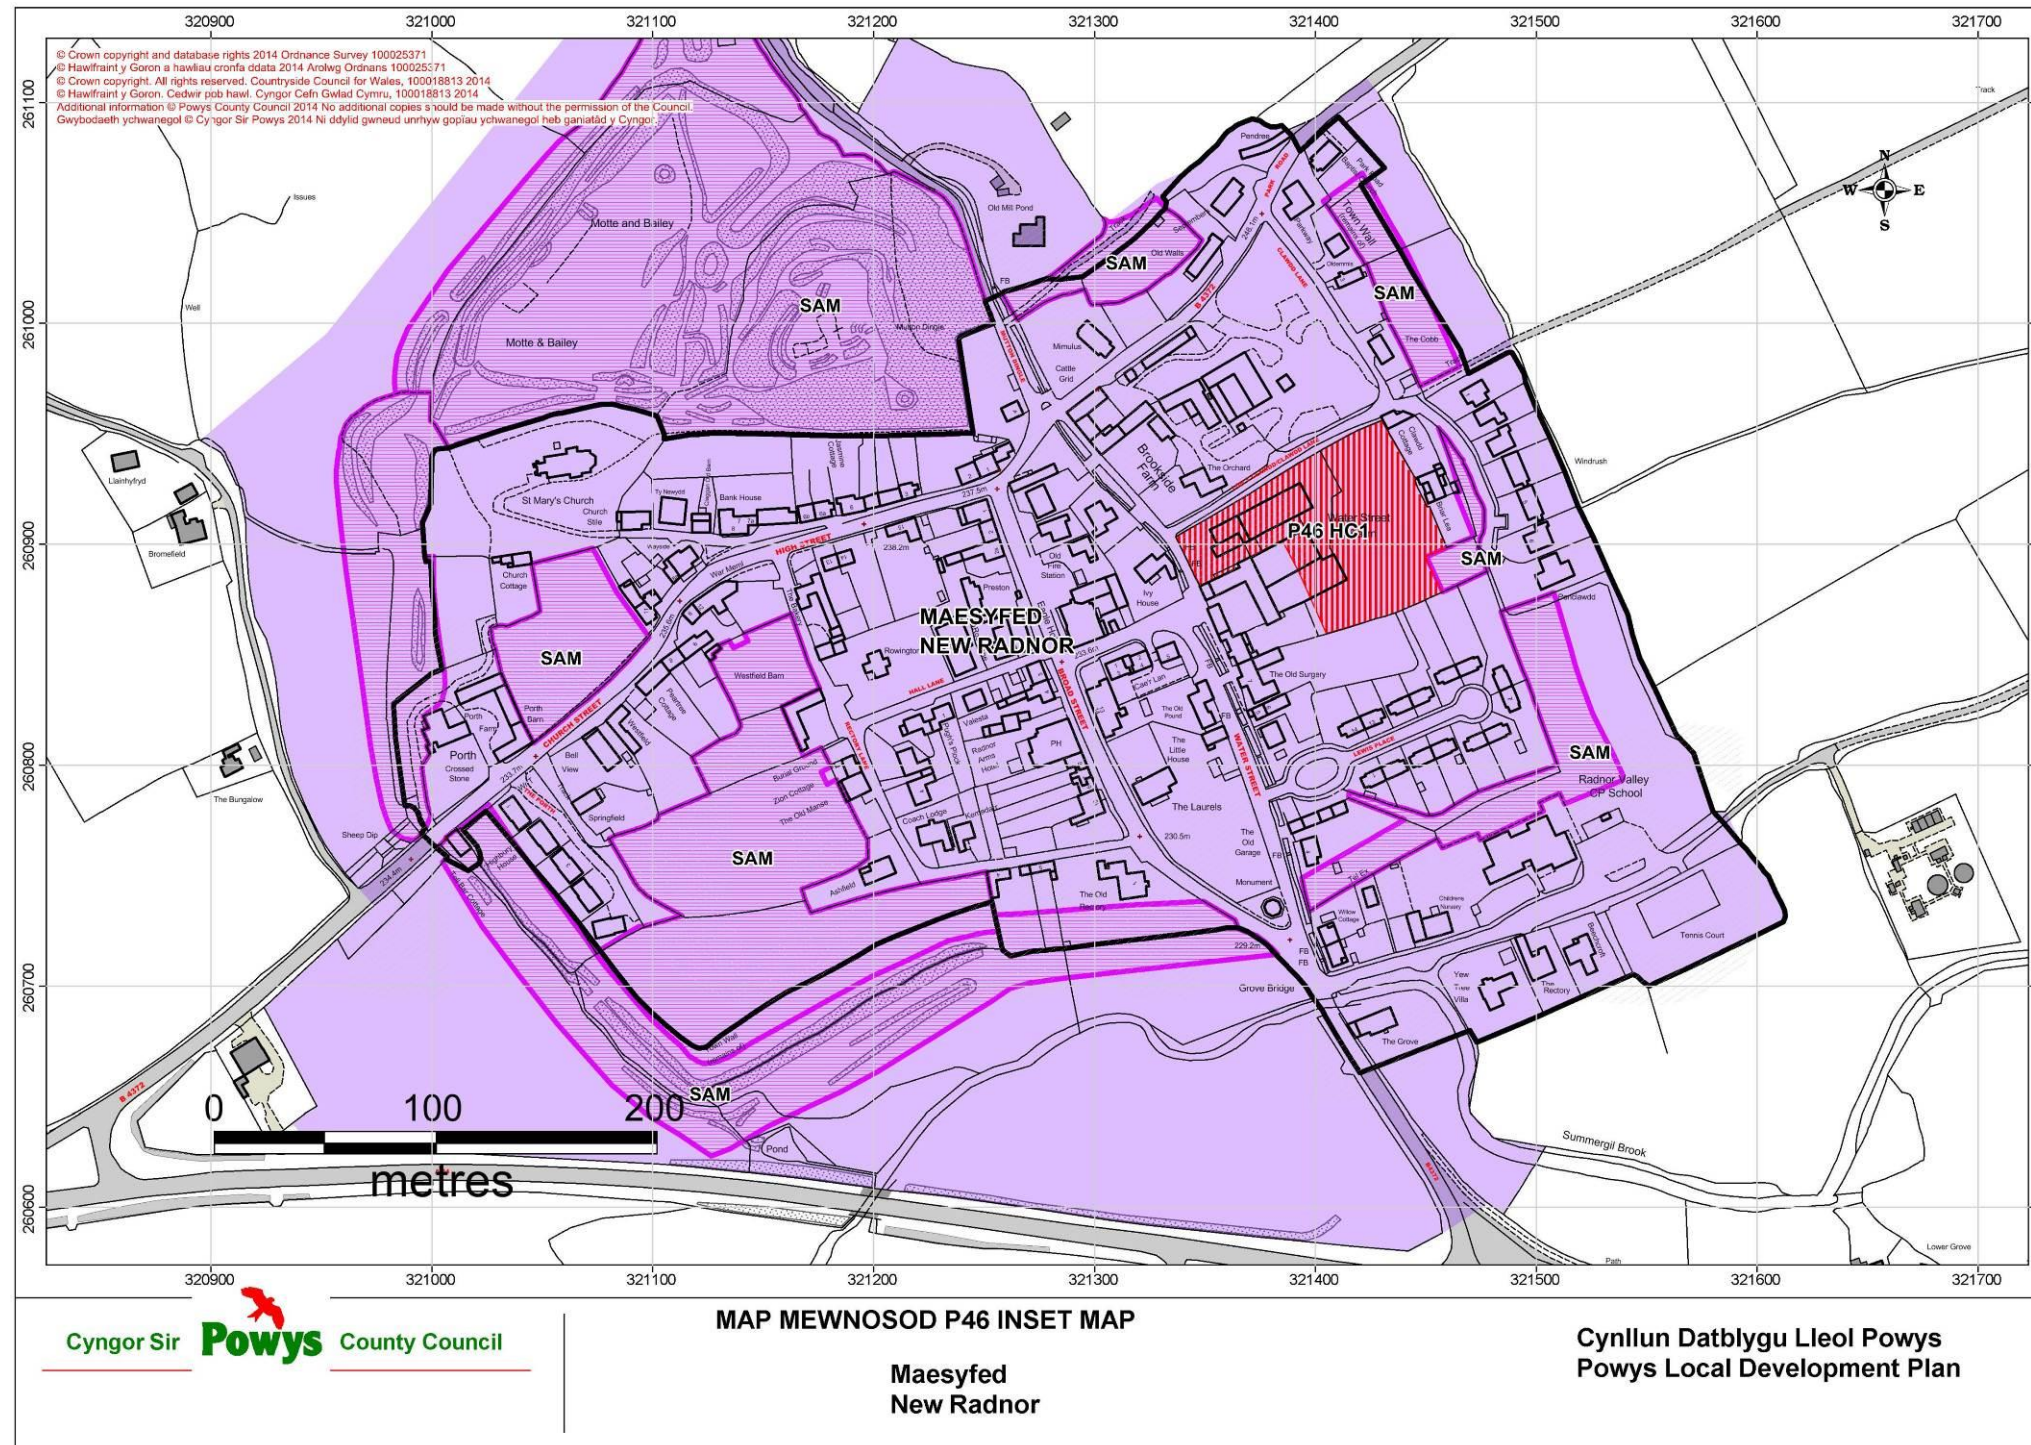

<b>Matters Arising Change (MAC) Ref: MAC M36</b>	<b>Map Number / Name:</b> P35A / Llanidloes
<b>Matters Arising Change:</b>	<b>Reason:</b>
Addition of Primary Shopping Frontage Addition of Employment Safeguarding Area to the map	Correction of an omission To Support Policy E4 - Safeguarded Employment Sites

Machynlleth

<b>Matters Arising Change (MAC) Ref: MAC M41</b>	<b>Map Number / Name:</b> P46 / New Radnor
<b>Matters Arising Change:</b>	<b>Reason:</b>
Removal of Solar Local Search Area	To Reflect Revised Policy RE1 – Renewable Energy