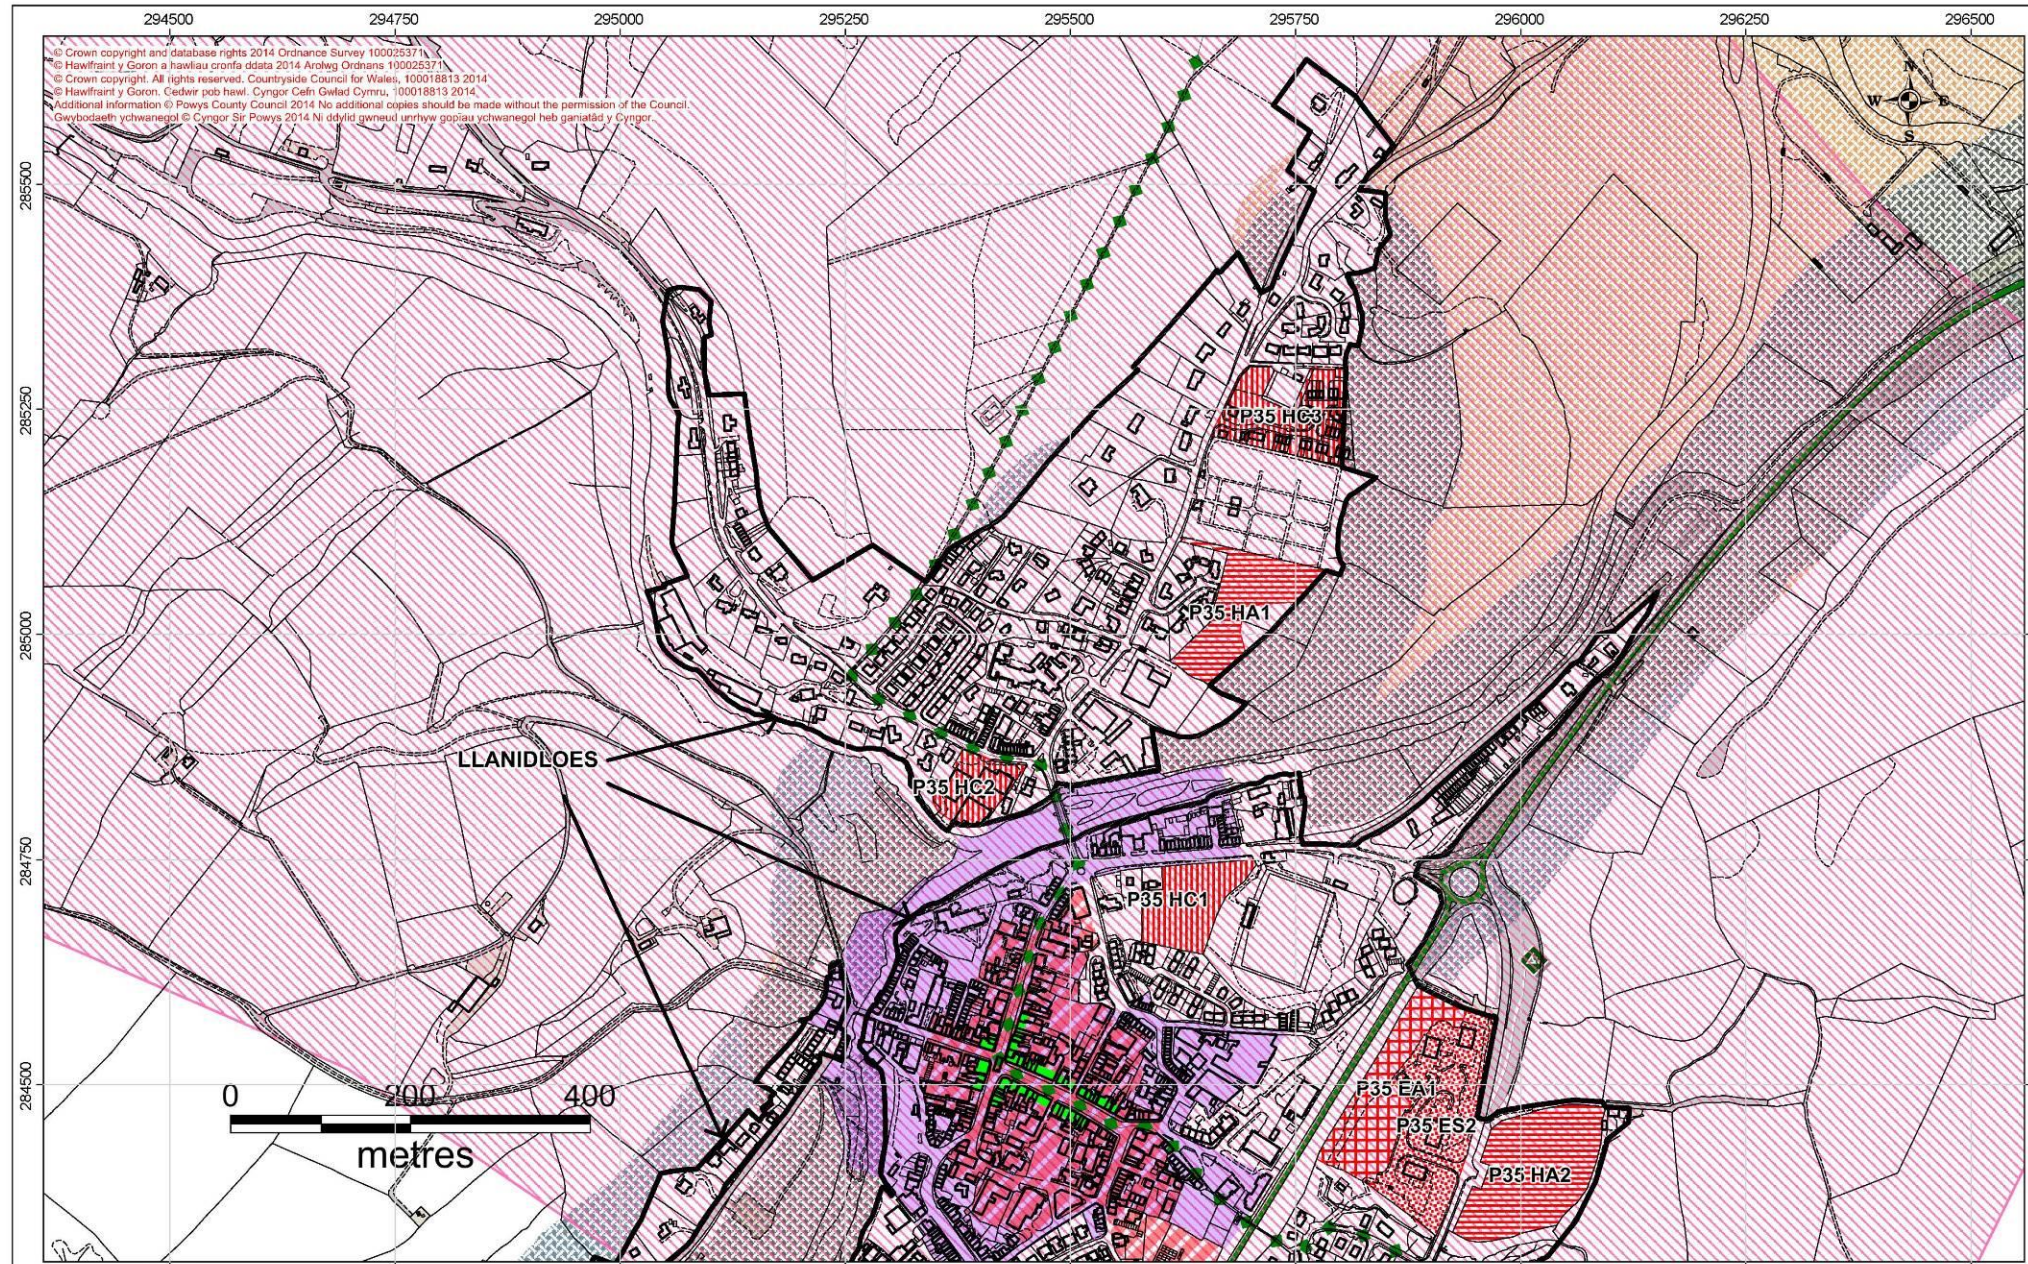

<b>Matters Arising Change (MAC) Ref: MAC M36</b>	<b>Map Number / Name:</b> P35A / Llanidloes
<b>Matters Arising Change:</b>	<b>Reason:</b>
Addition of Primary Shopping Frontage Addition of Employment Safeguarding Area to the map	Correction of an omission To Support Policy E4 - Safeguarded Employment Sites

© Crown copyright and database rights 2017 Ordnance Survey 100025371.

Additional information © Powys CC (2017)  
No additional copies should be made without the permission of the Council.

<b>Matters Arising Change (MAC) Ref: MAC M37</b>	<b>Map Number / Name:</b> P35B / Llanidloes
<b>Matters Arising Change:</b>	<b>Reason:</b>
Correction of labelling error on Employment Allocations Addition of Employment Safeguarding Area to the map	Correction of an error To Support Policy E4 - Safeguarded Employment Sites

© Crown copyright and database rights 2017 Ordnance Survey 100025371.

Additional information © Powys CC (2017)  
No additional copies should be made without the permission of the Council.

<b>Matters Arising Change (MAC) Ref:</b> MAC M38	<b>Map Number / Name:</b> P36 / Llanrhaeadr ym Mochnant
<b>Matters Arising Change:</b>	<b>Reason:</b>
Addition of Welsh Language Strongholds to the Map	To Support Policy DM12 – Welsh Language Speaking Strongholds

© Crown copyright and database rights 2017 Ordnance Survey 100025371.

Additional information © Powys CC (2017)  
No additional copies should be made without the permission of the Council.

<b>Matters Arising Change (MAC) Ref: MAC M40 (PART)</b>	<b>Map Number / Name:</b> P42 / Machynlleth
<b>Matters Arising Change:</b>	<b>Reason:</b>
Addition of Welsh Language Strongholds to the Map Addition of Employment Safeguarding Areas to the map Removal of Gypsy and Traveller Site P42 HA4 and Addition of Site P42 HA5	To Support Policy DM12 – Welsh Language Speaking Strongholds To Support Policy E4 - Safeguarded Employment Sites To Support Revised Policy H11 – Gypsy and Traveller Site Provision